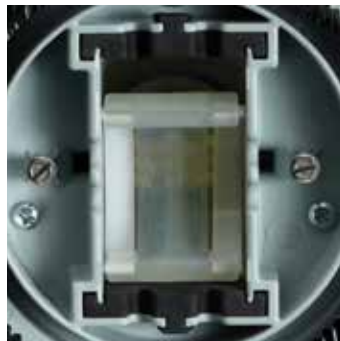

Programmed cleaning for complete coverage in any size or shape aboveground pool.

Features a single moving part for long service life.

BUILT FOR PERFORMANCE AND LONG LIFE

The Kreepy Krauly 'Lil Shark cleaner is designed to deliver unparalleled cleaning performance in aboveground pools. Its dual band of sturdy nylon bristles actively scrubs away stubborn debris that other cleaners leave behind. With just one moving part, 'Lil Shark cleaner is engineered with simplicity and longevity in mind.

Two rings of sturdy nylon bristles scrub away tough spots other cleaners leave behind.

Vacuum chamber features single moving part, a design built for years of dependable service.

FAST, EASY SET-UP

The 'Lil Shark cleaner comes fully equipped and ready to meticulously clean your pool. Simply remove it from the box, attach the hose, place in the water and off it goes, attacking dirt and debris with a vengeance. The 'Lil Shark cleaner installs in minutes—no special tools or fittings required.